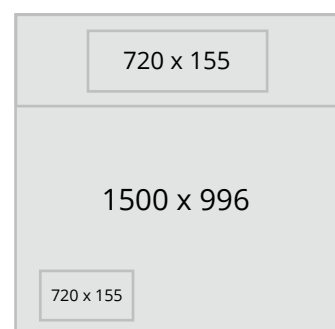

Logo : 555px by 215px
Background : 1500 px by 996 px

Cape Town/Amsterdam

Top : 2000px by 320px
Bottom : 2000 px by 320 px

Paris

Top : 2000 px by 320 px
Background : 2000 px by 1260 px
Bottom : (667 px by 320 px) x 3

New York

Logo : 820 px by 450 px
Background : 1500 px by 996 px

Rio

Logos : 720 px by 155 px
Background : 1500 px by 996px

EMAIL

Top and bottom banner sizes : 600 px by 200 px OR you can double this to 1200px x 400px if you want a really sharp image, just be sure to use compression to reduce the image size for faster loading times.

Landscape open (6x4)

1920 x 1280

Strip 3 (2x6)

640 x 1920

Strip open (2x6)

640 x 1920

Portrait open (4x6)

1280 x 1920

Huge Portrait (6x8)

1920 x 2560

Huge Landscape (8x6)

2560 x 1920

Large portrait (5x7)

1600 x 2240

Large Landscape (7x5)

2240 x 1600