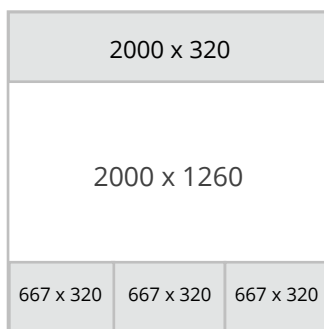

Photo templates - Various template design options for layout of photos from booth. GIFs can only use a single-frame layout.

MICROSITE

Brooklyn

Logo : 555px by 215px
Background : 1500 px by 996 px

Barcelona

Logo : 555px by 215px
Background : 1500 px by 996 px

Cape Town/Amsterdam

Top : 2000px by 320px
Bottom : 2000 px by 320 px

Paris

Top : 2000 px by 320 px
Background : 2000 px by 1260 px
Bottom : (667 px by 320 px) x 3

New York

Logo : 820 px by 450 px
Background : 1500 px by 996 px

Rio

Logos : 720 px by 155 px
Background : 1500 px by 996px

EMAIL

Top and bottom banner sizes : 600 px by 200 px OR you can double this to 1200px x 400px if you want a really sharp image, just be sure to use compression to reduce the image size for faster loading times.

Huge Portrait (6x8)

1920 x 2560

Huge Landscape (8x6)

2560 x 1920

Large portrait (5x7)

1600 x 2240

Large Landscape (7x5)

2240 x 1600